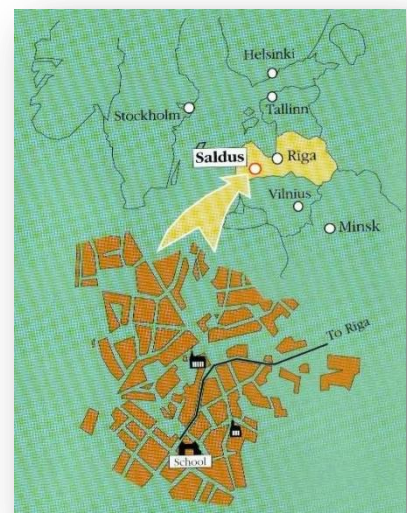

Support us

St.Gregor's Christian Mission Center exists from donations only, so we are grateful for all sponsors and each support.

If you would like to support us financially, you can donate by bank transfer:

Beneficiary: Sv.Gregora kristigas misijas centrs
Beneficiary's address: Liela iela 26, Saldus, LV-3801, LATVIA
Registration number: 90000158433
Bank: AS "Swedbank"
Bank address: Balasta dambis 1a, Riga, LV-1048, Latvia
SWIFT: HABALV22
Account No IBAN: LV65HABA0551031838321